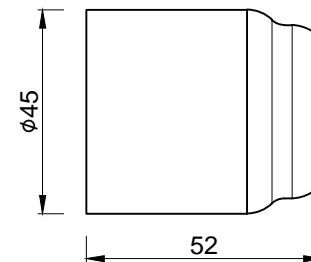

Exposed Part Kit of Single Lever Basin Mixer Wall Mounted Consisting of Operating Lever, Cartridge Sleeve, Wall Flange, Nipple & Spout (Compatible with ALD-233N & ALD-235N)

CAT.NO. FON-40233NK

WALL FLANGE

HANDLE

SPOUT NIPPLE

SPOUT

SLEEVE

SPOUT SPACER