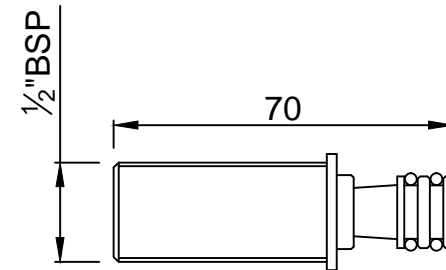

WALL FLANGE

HANDLE

SPOUT

SPOUT NIPPLE