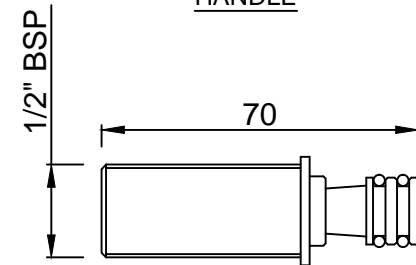

Exposed Part Kit of Single Lever Basin Mixer Wall Mounted Consisting of Operating Lever, Cartridge Sleeve, Wall Flange, Nipple & Spout (Compatible with ALD-233N & ALD-235N)

CAT.NO. FON-40233NK

WALL FLANGE

HANDLE

SPOUT NIPPLE

SPOUT

SLEEVE

SPOUT SPACER