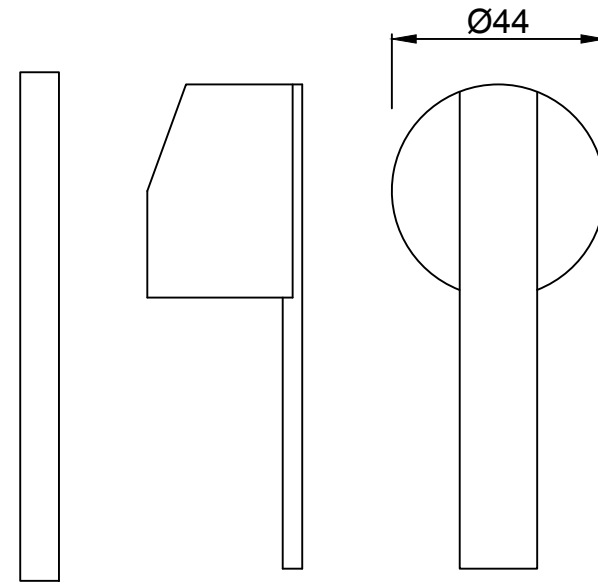

WALL FLANGE

HANDLE

SPOUT

SPOUT NIPPLE