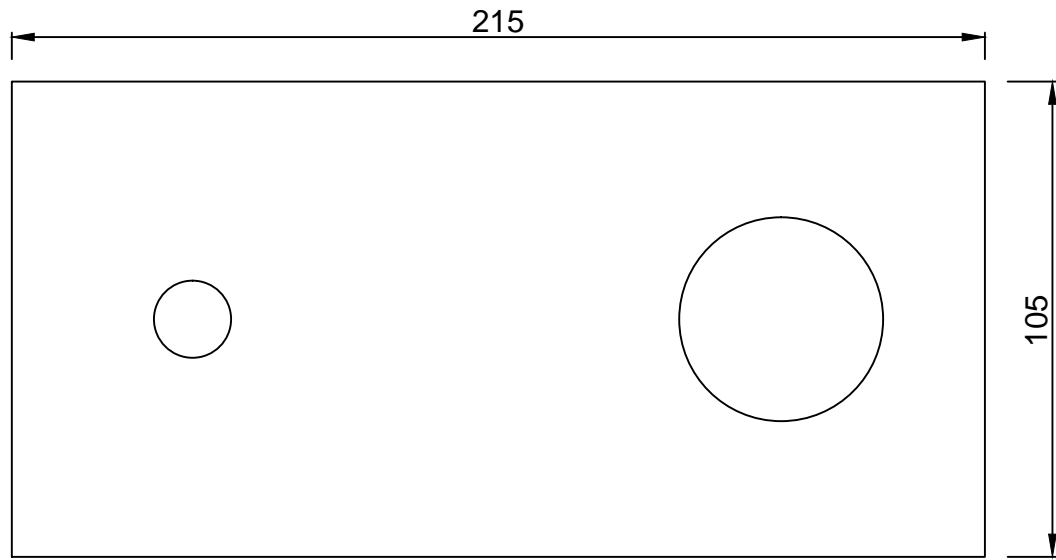

Exposed Part Kit of Single Lever Basin Mixer Wall Mounted Consisting of Operating Lever, Cartridge Sleeve, Wall Flange, Nipple & Spout (Compatible with ALD-233N & ALD-235N)

CAT.NO. FON-40233NK

WALL FLANGE

HANDLE

SPOUT NIPPLE

SPOUT

SLEEVE

SPOUT SPACER