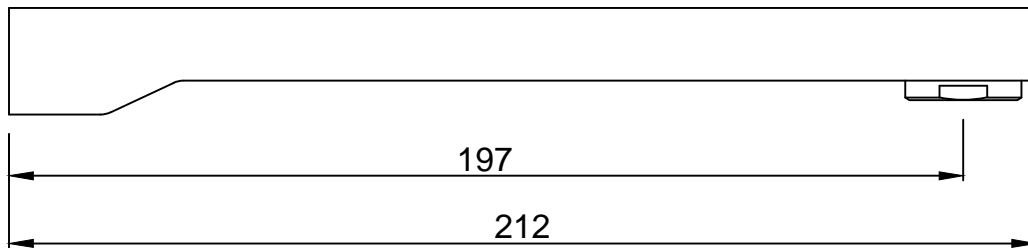

WALL FLANGE

HANDLE

SPOUT

SPOUT NIPPLE