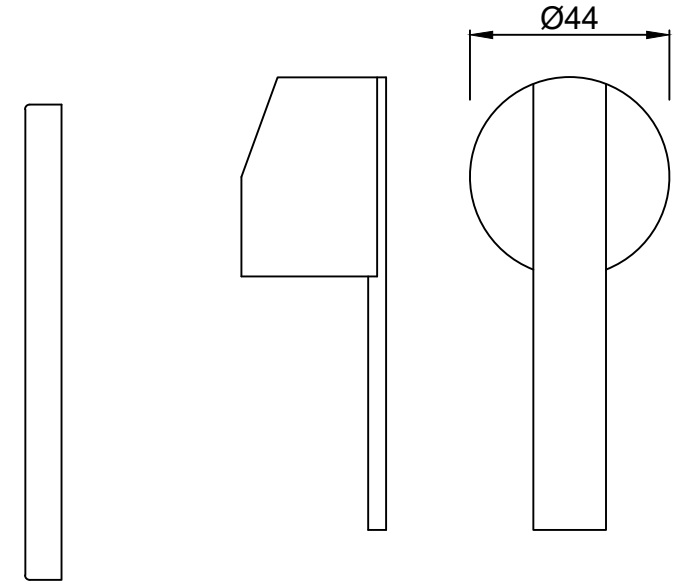

Exposed Part Kit of Single Lever Basin Mixer Wall Mounted Consisting of Operating Lever, Cartridge Sleeve, Wall Flange, Nipple & Spout (Compatible with ALD-233N & ALD-235N)

CAT.NO. FON-40233NK

WALL FLANGE

HANDLE

SPOUT NIPPLE

SPOUT

SLEEVE

SPOUT SPACER