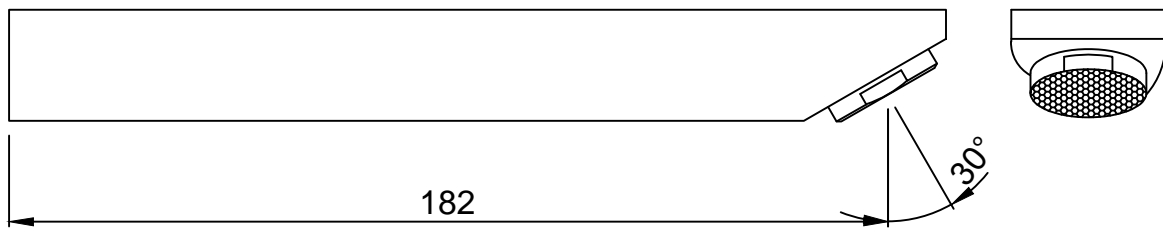

WALL FLANGE

HANDLE

SPOUT

SPOUT NIPPLE