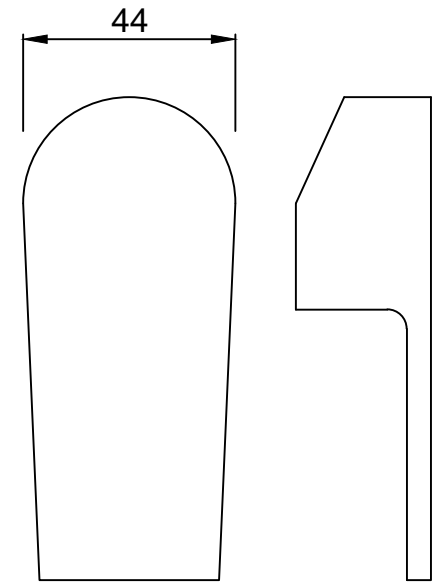

WALL FLANGE

HANDLE

SPOUT

SPOUT NIPPLE