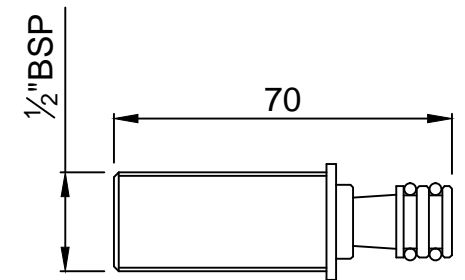

WALL FLANGE

HANDLE

SPOUT

SPOUT NIPPLE