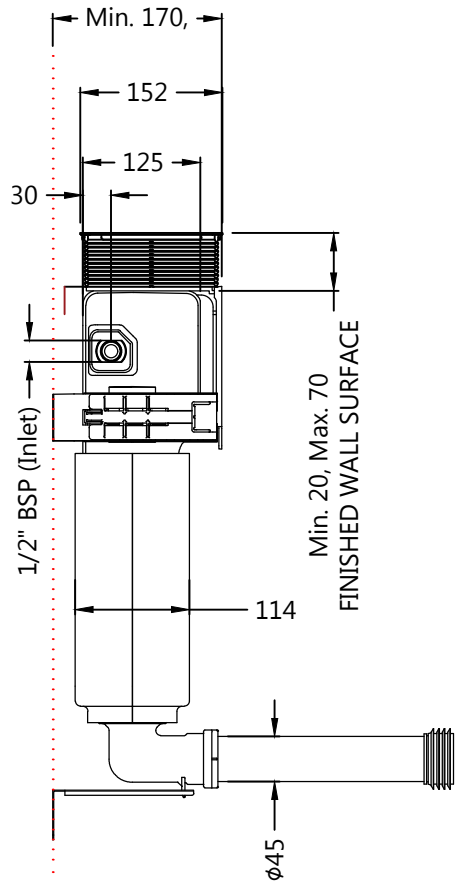

JCS-WHT-2431S

Single Piece Concealed Cistern Body (Front or Top Actuation) with Installation Kit & "S-Type" drain pipe connection set for Wall Hung WC (without Flush Control Plate)

WASTE BEND

STRAIGHT PIPE

OUTLET PIPE ADAPTOR

PLUG