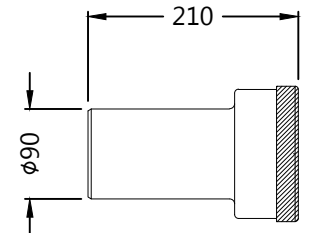

JCS-WHT-2431S

Single Piece Concealed Cistern Body (Front or Top Actuation) with Installation Kit & "S-Type" drain pipe connection set for Wall Hung WC (without Flush Control Plate)

WASTE BEND

STRAIGHT PIPE

OUTLET PIPE ADAPTOR

PLUG