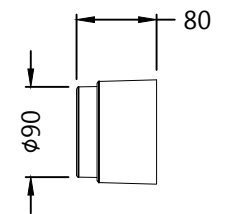

JCS-WHT-2431S

Single Piece Concealed Cistern Body (Front or Top Actuation) with Installation Kit & "S-Type" drain pipe connection set for Wall Hung WC (without Flush Control Plate)

WASTE BEND

STRAIGHT PIPE

OUTLET PIPE ADAPTOR

PLUG