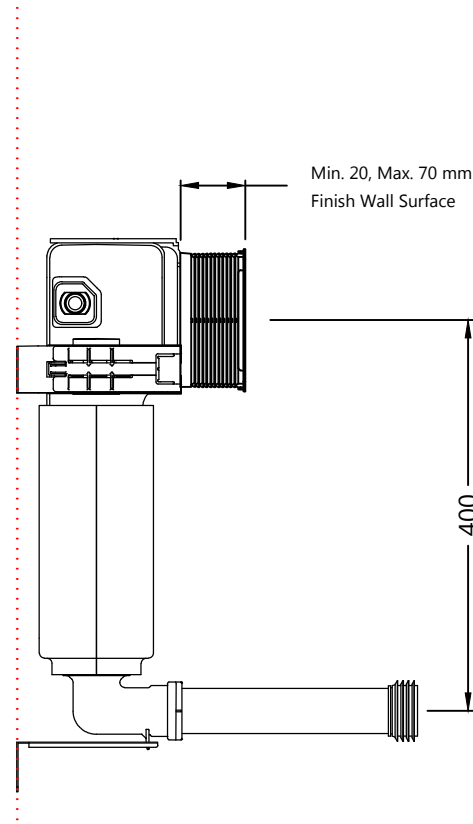

JCS-WHT-2431S

Single Piece Concealed Cistern Body (Front or Top Actuation) with Installation Kit & "S-Type" drain pipe connection set for Wall Hung WC (without Flush Control Plate)

WASTE BEND

STRAIGHT PIPE

OUTLET PIPE ADAPTOR

PLUG