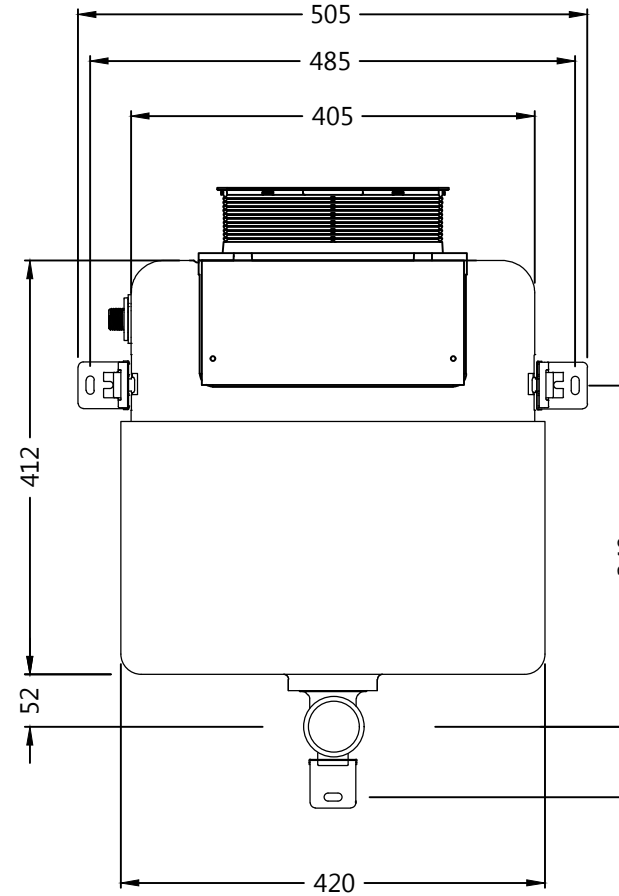

JCS-WHT-2431S

Single Piece Concealed Cistern Body (Front or Top Actuation) with Installation Kit & "S-Type" drain pipe connection set for Wall Hung WC (without Flush Control Plate)

WASTE BEND

STRAIGHT PIPE

OUTLET PIPE ADAPTOR

PLUG