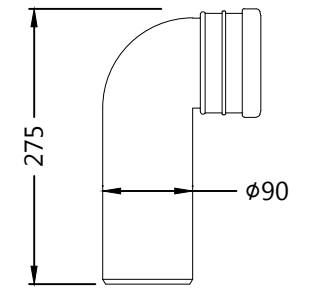

JCS-WHT-2431S

Single Piece Concealed Cistern Body (Front or Top Actuation) with Installation Kit & "S-Type" drain pipe connection set for Wall Hung WC (without Flush Control Plate)

WASTE BEND

STRAIGHT PIPE

OUTLET PIPE ADAPTOR

PLUG