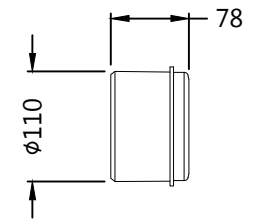

JCS-WHT-2431S

Single Piece Concealed Cistern Body (Front or Top Actuation) with Installation Kit & "S-Type" drain pipe connection set for Wall Hung WC (without Flush Control Plate)

WASTE BEND

STRAIGHT PIPE

OUTLET PIPE ADAPTOR

PLUG