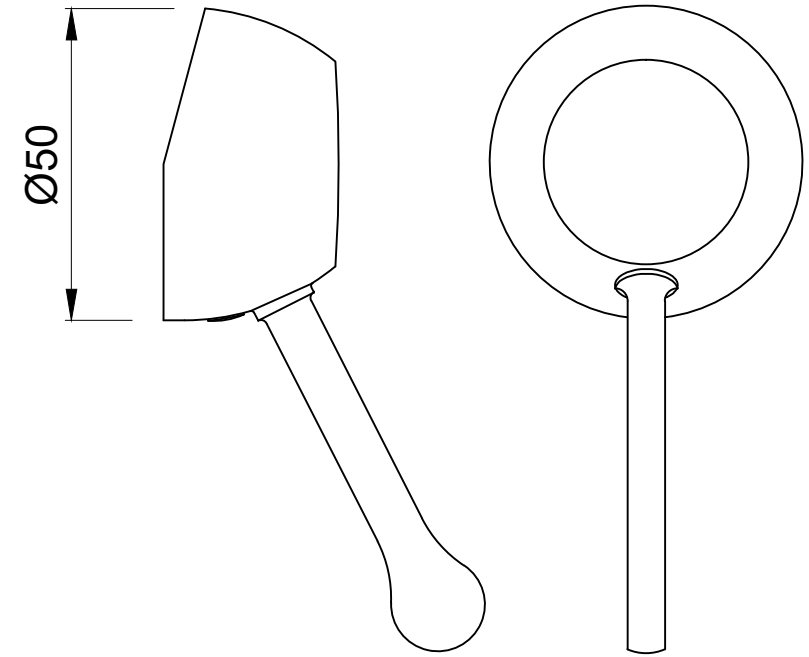

Single Lever Exposed Parts Kit of Diverter Consisting of Operating Lever, Wall Flange (with Seals) & Button Only (Compatible with Item ALD-065N)

Cat. No.-QQP-7065NKPM

WALL FLANGE

OPERATING LEVER

SLEEVE CAP

BUTTON