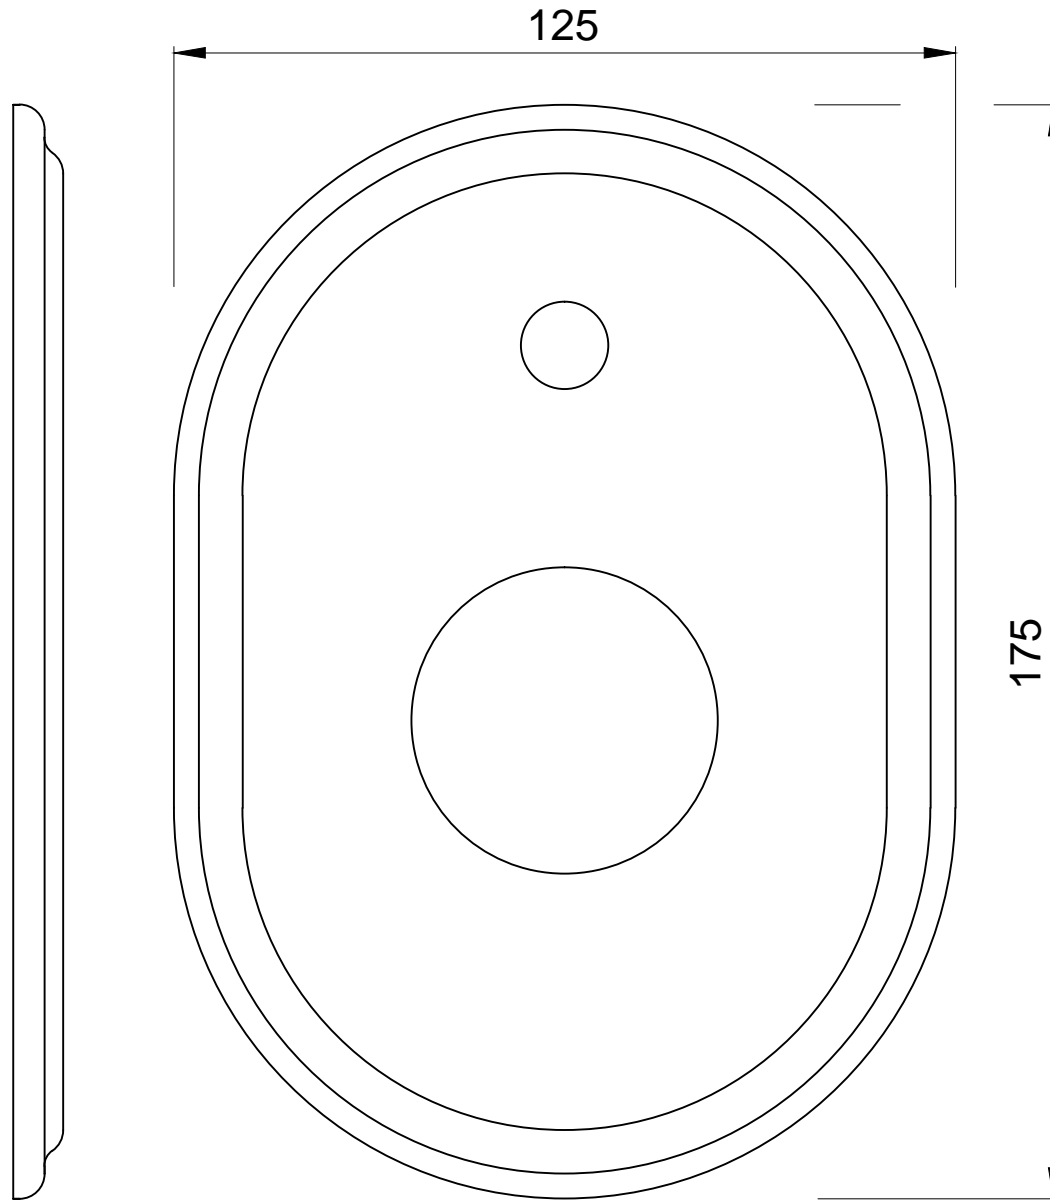

Single Lever Exposed Parts Kit of Diverter Consisting of Operating Lever, Wall Flange (with Seals) & Button Only (Compatible with Item ALD-065N)

Cat. No.-QQP-7065NKPM

WALL FLANGE

OPERATING LEVER

SLEEVE CAP

BUTTON