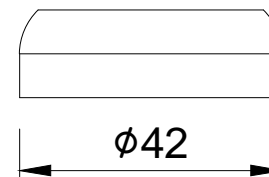

Single Lever Exposed Parts Kit of Diverter Consisting of Operating Lever, Wall Flange (with Seals) & Button Only (Compatible with Item ALD-065N)

Cat. No.-QQP-7065NKPM

WALL FLANGE

OPERATING LEVER

SLEEVE CAP