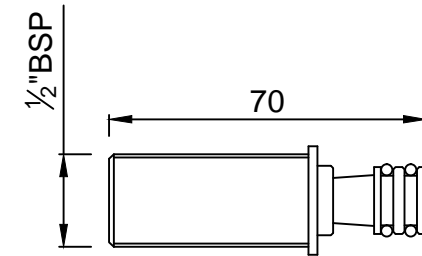

Exposed Part Kit Of Single Lever Basin Mixer Wall Mounted Consisting Of Operating Lever, Wall Flange, Nipple & Spout (Suitable For Item ALD-233)

CAT.NO. SOL-6233K

WALL FLANGE

HANDLE

SPOUT

SPOUT NIPPLE

SPOUT SPACER