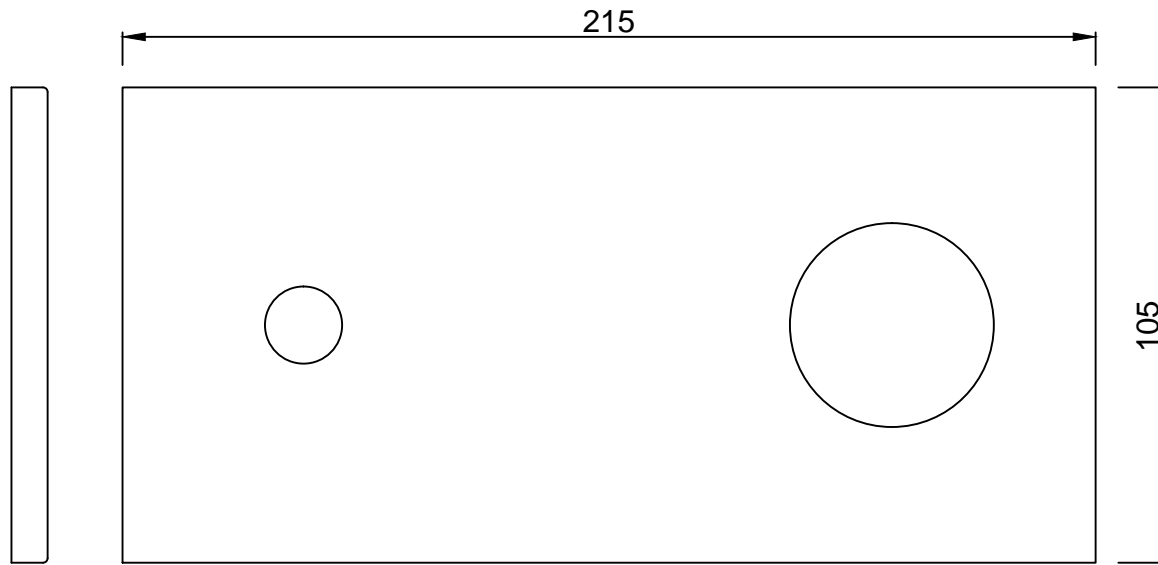

Exposed Part Kit Of Single Lever Basin Mixer Wall Mounted Consisting Of Operating Lever, Wall Flange, Nipple & Spout (Suitable For Item ALD-233)

CAT.NO. SOL-6233K

WALL FLANGE

HANDLE

SPOUT

SPOUT NIPPLE

SPOUT SPACER