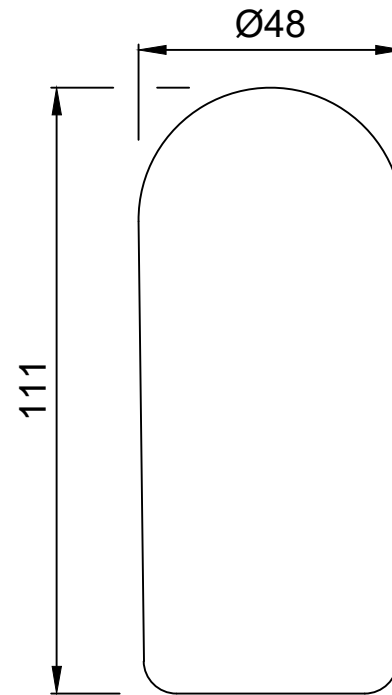

Single Lever Exposed Parts Kit of Diverter Consisting of Operating Lever, Wall Flange (with Seals) & Button Only (Compatible with Item ALD-065N)

Cat. No. LAG-91065NK

WALL FLANGE

SLEEVE

DIVERTER BUTTON

HANDLE