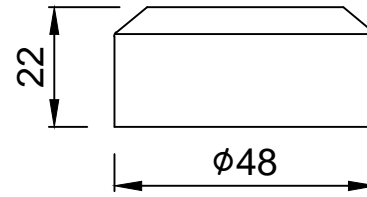

Single Lever Exposed Parts Kit of Diverter Consisting of Operating Lever, Wall Flange (with Seals) & Button Only (Compatible with Item ALD-065N)

Cat. No. LAG-91065NK

WALL FLANGE

SLEEVE

DIVERTER BUTTON

HANDLE