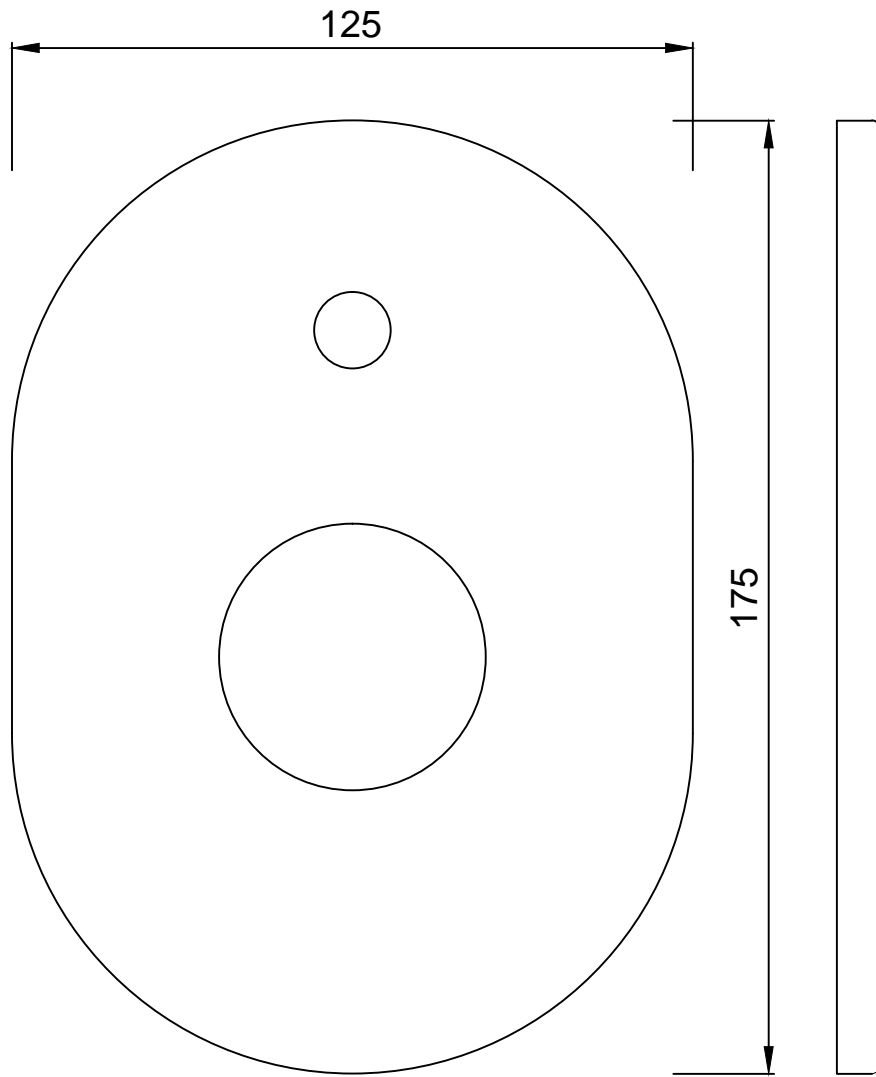

Single Lever Exposed Parts Kit of Diverter Consisting of Operating Lever, Wall Flange (with Seals) & Button Only (Compatible with Item ALD-065N)

Cat. No. LAG-91065NK

WALL FLANGE

SLEEVE

DIVERTER BUTTON

HANDLE