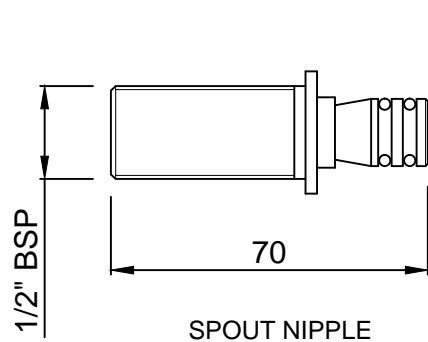

Exposed Part Kit of Single Lever Basin Mixer Wall Mounted Consisting of Operating Lever, Cartridge Sleeve, Wall Flange, Nipple & Short Spout (Compatible with ALD-233N & ALD-235N)

CAT.NO. LAG-91233NKSSP

WALL FLANGE

HANDLE

SPOUT

SPOUT NIPPLE

SLEEVE

SPOUT SPACER
(plastic)