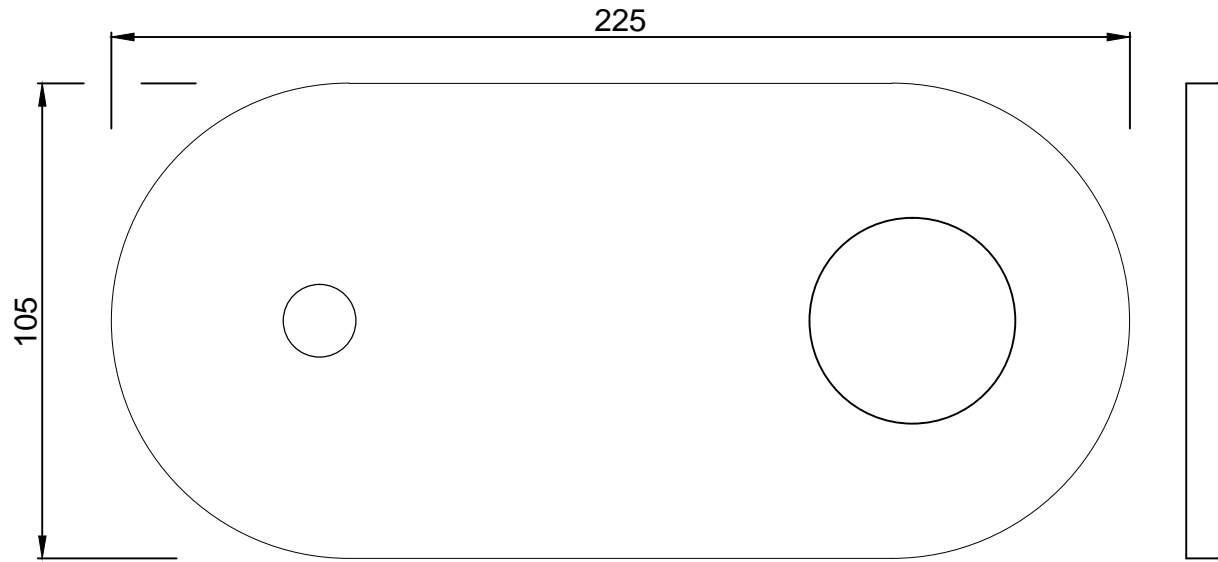

Exposed Part Kit of Single Lever Basin Mixer Wall Mounted Consisting of Operating Lever, Cartridge Sleeve, Wall Flange, Nipple & Short Spout (Compatible with ALD-233N & ALD-235N)

CAT.NO. LAG-91233NKSSP

WALL FLANGE

HANDLE

SPOUT

SPOUT NIPPLE

SLEEVE

SPOUT SPACER
(plastic)