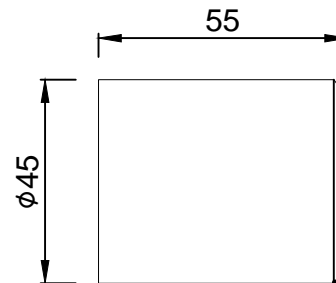

WALL FLANGE

HANDLE

SPOUT

SPOUT NIPPLE

SLEEVE

SPOUT SPACER
(plastic)