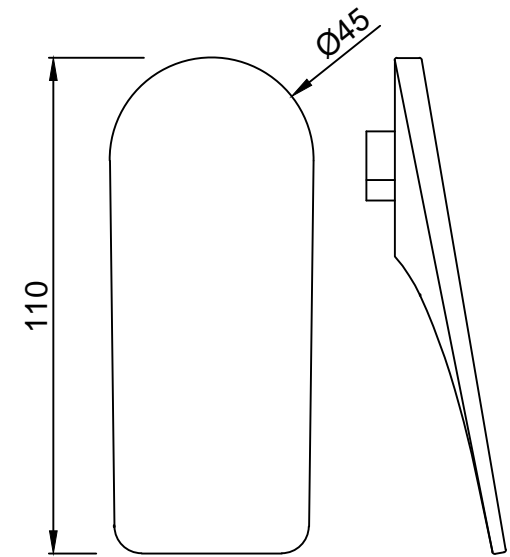

Exposed Part Kit of Single Lever Basin Mixer Wall Mounted Consisting of Operating Lever, Cartridge Sleeve, Wall Flange, Nipple & Short Spout (Compatible with ALD-233N & ALD-235N)

CAT.NO. LAG-91233NKSSP

WALL FLANGE

HANDLE

SPOUT

SPOUT NIPPLE

SLEEVE

SPOUT SPACER
(plastic)