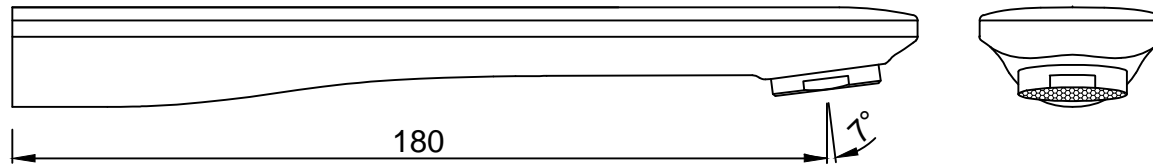

Exposed Part Kit of Single Lever Basin Mixer Wall Mounted Consisting of Operating Lever, Cartridge Sleeve, Wall Flange, Nipple & Short Spout (Compatible with ALD-233N & ALD-235N)

CAT.NO. LAG-91233NKSSP

WALL FLANGE

HANDLE

SPOUT

SPOUT NIPPLE

SLEEVE

SPOUT SPACER
(plastic)