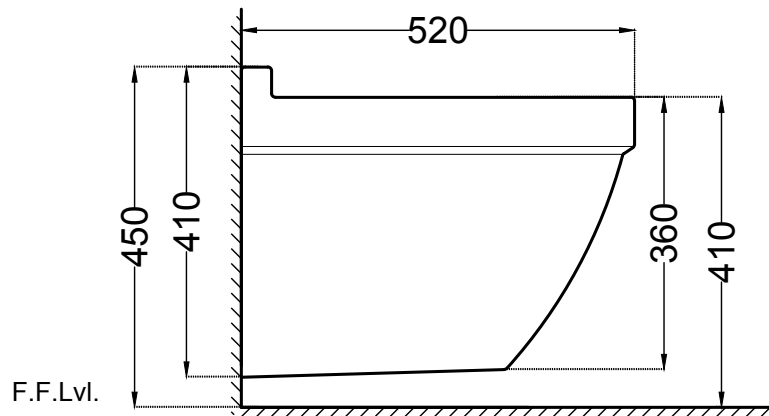

TOP VIEW

SIDE VIEW

BACK VIEW

 <p>Jaquar Group Global Headquarters Plot No. 3, Sector- M-11, IMT Manesar Gurgaon, NCR - 122050, India E-mail : Sales.support@jaquar.com Customer Service : service@jaquar.com</p>	ITEM CODE	SLS-WHT-6953BIPPSM
	ITEM TYPE	WALL HUNG WC
	ITEM SIZE	370x520x410 mm
	ALL DIMENSIONS ARE IN MM. (TOLERANCE ± 5 MM)	