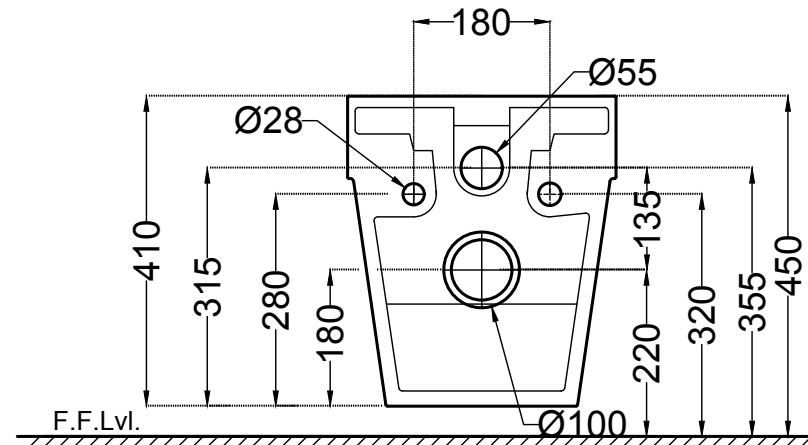

TOP VIEW

SIDE VIEW

BACK VIEW

 <p>Jaquar Group Global Headquarters Plot No. 3, Sector- M-11, IMT Manesar Gurgaon, NCR - 122050, India E-mail : Sales.support@jaquar.com Customer Service : service@jaquar.com</p>	ITEM CODE	SLS-WHT-6953BIPPSM
	ITEM TYPE	WALL HUNG WC
	ITEM SIZE	370x520x410 mm
	ALL DIMENSIONS ARE IN MM. (TOLERANCE ± 5 MM)	