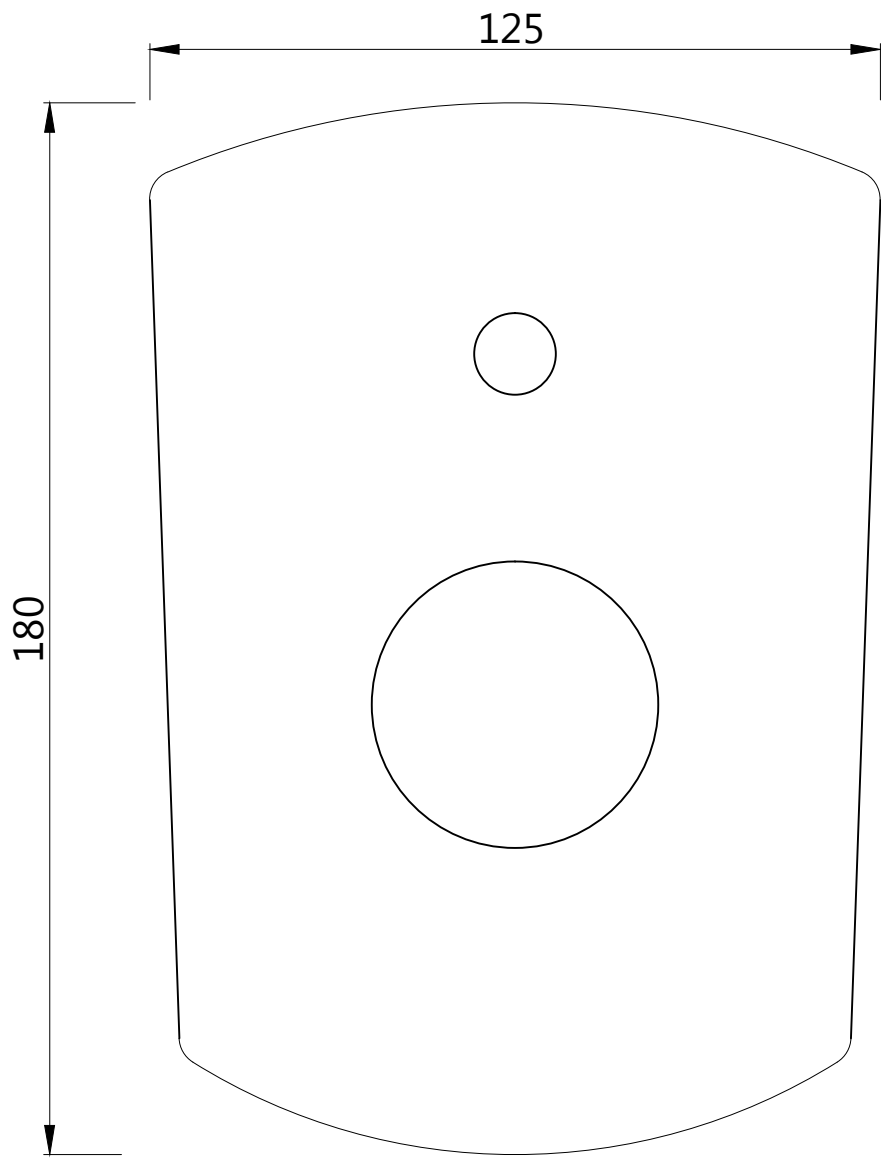

Single Lever Exposed Parts Kit Consisting Of Operating Lever, Wall Flange  
(With O-ring) & Button Only (Suitable For Item ALD-065)

Cat. No.-KUP-35065KPM

WALL FLANGE

HANDLE

BUTTON