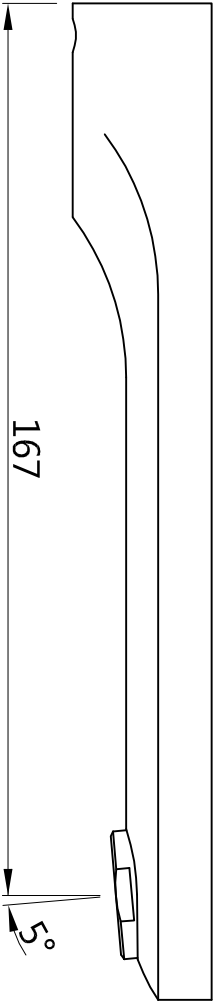

WALL FLANGE

HANDLE

SLEEVE

SPOUT

SPOUT NIPPLE