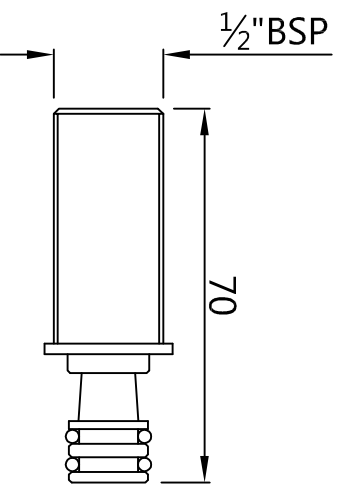

WALL FLANGE

HANDLE

SLEEVE

SPOUT

SPOUT NIPPLE