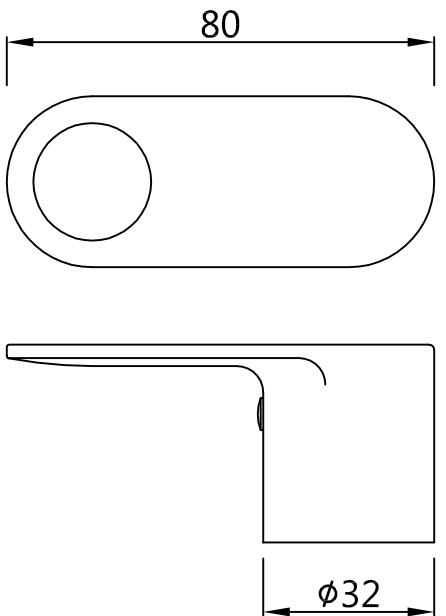

WALL FLANGE

HANDLE

SLEEVE

SPOUT

SPOUT NIPPLE