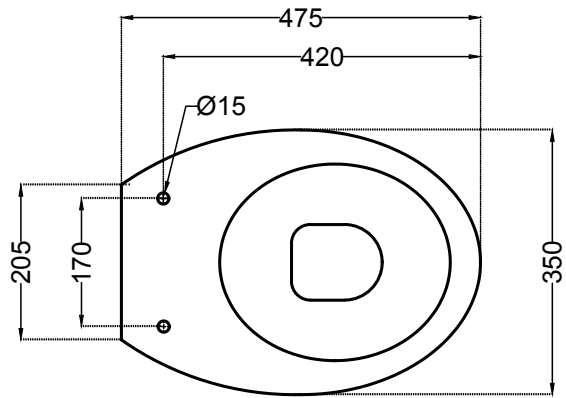

CNS-WHT-553SS

TOP VIEW

SIDE VIEW

BACK VIEW

ALL DIMENSIONS ARE IN MM.  
(TOLERANCE  $\pm 5$  MM)