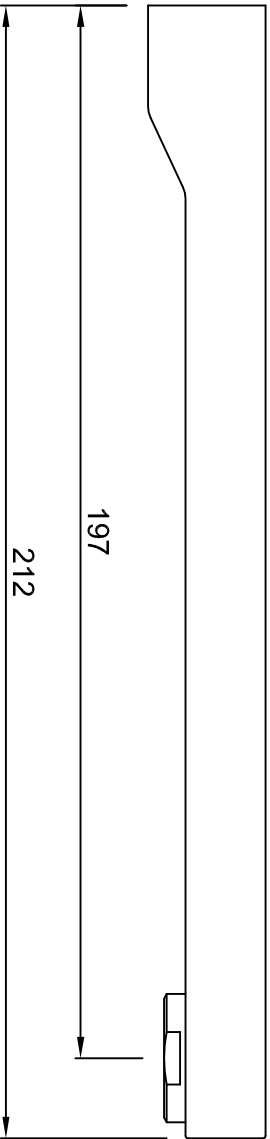

WALL FLANGE

160x62

Ø35

HANDLES

197

212

SPOUT

Ø30.5

56

SLEEVES

70

1/2" BSP

SPOUT NIPPLE