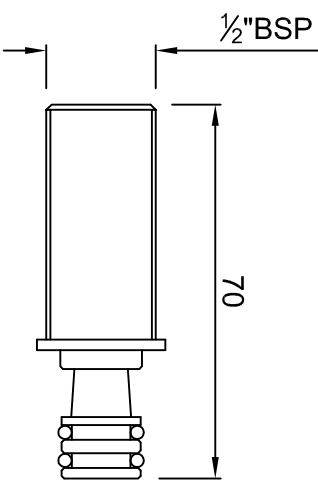

WALL FLANGE

160x62

Ø35

HANDLES

197

212

SPOUT

Ø30.5

56

SLEEVES

70

1/2" BSP

SPOUT NIPPLE