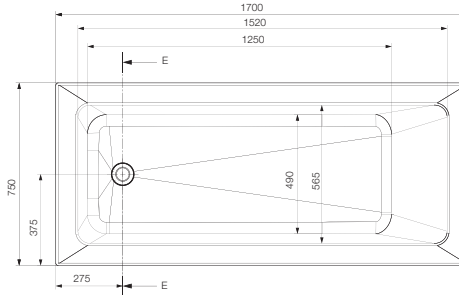

Image is only for illustration purpose

Model :	Fonte 170
Category:	Built-in Bathtub
Code:	JBT-WHT-FONT170X
Size (mm):	1700 x 750 x 420
Material:	Acrylic PMMA
Reinforcement:	PU GREEN
Accessories Included:	NA
Accessories Excluded:	Front Panel JWA-WHT-FONT170FPX Side Panel: JWA-WHT-SP75X Drain and Overflow with Filler: JWA-CHR-132201 Drain and Overflow: JWA-CHR-DRNPIPE70 Drain and Overflow: JWA-CHR-DRNPIPE80 Feet: IWA-CHR-ACC00510X Frame: JWA-BLK-FFONTE170X75 Headrest: JWA-BLK-HRCP750GAC06
Features	Anti Slip Base