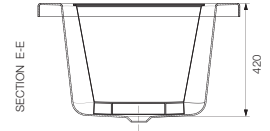

Image is only for illustration purpose

Model :	Fonte 170
Category:	Built-in Bathtub
Code:	JBT-WHT-FONT170X
Size (mm):	1700 x 750 x 420
Material:	Acrylic PMMA
Reinforcement:	PU GREEN
Accessories Included:	NA
Accessories Excluded:	Front Panel JWA-WHT-FONT170FPX Side Panel: JWA-WHT-SP75X Drain and Overflow with Filler: JWA-CHR-132201 Drain and Overflow: JWA-CHR-DRNPIPE70 Drain and Overflow: JWA-CHR-DRNPIPE80 Feet: IWA-CHR-ACC00510X Frame: JWA-BLK-FFONTE170X75 Headrest: JWA-BLK-HRCP750GAC06
Features	Anti Slip Base