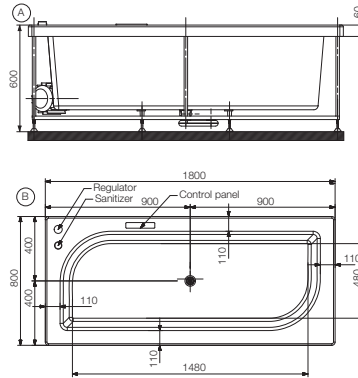

Image is only for illustration purpose

Model :	Alive
Category:	Whirlpool Water System
Code:	JWP-WHT-ALIVE180WX
Size (mm):	1800 x 800 x 470
Material:	Acrylic PMMA
Reinforcement:	PU GREEN
Accessories Included:	<ul style="list-style-type: none"> - Drain & Overflow with Filler - Frame SS202 - Headrest
Accessories Excluded:	Front Panel : JWA-WHT-FP180X Side Panel: JWA-WHT-SP80X
Features	Water Pump : 1.40 Hp@50 Hz Water Jets : 8 Back Jet : 4 Keypad Control Air Regulator Water Level Sensor Chromotherapy Disinfection System Vacuum Suction Breaker 3 Tier Testing