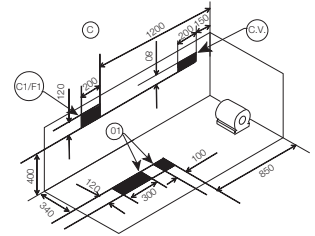

Image is only for illustration purpose

Model :	Alive
Category:	Whirlpool Water System
Code:	JWP-WHT-ALIVE180WX
Size (mm):	1800 x 800 x 470
Material:	Acrylic PMMA
Reinforcement:	PU GREEN
Accessories Included:	<ul style="list-style-type: none"> - Drain & Overflow with Filler - Frame SS202 - Headrest
Accessories Excluded:	Front Panel : JWA-WHT-FP180X Side Panel: JWA-WHT-SP80X
Features	Water Pump : 1.40 Hp@50 Hz Water Jets : 8 Back Jet : 4 Keypad Control Air Regulator Water Level Sensor Chromotherapy Disinfection System Vacuum Suction Breaker 3 Tier Testing