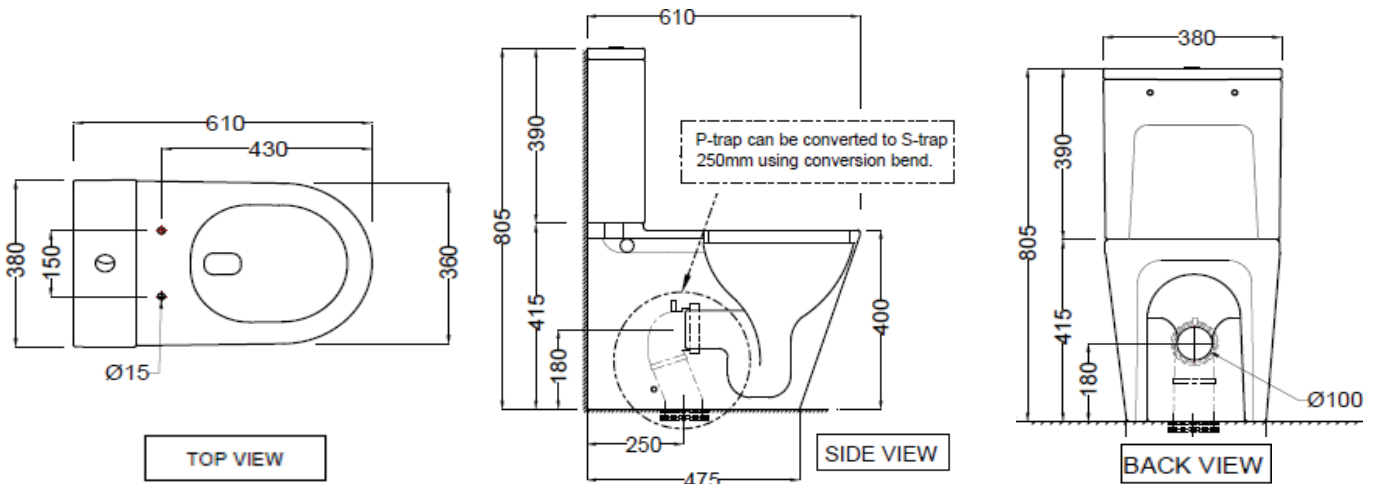

PRODUCT DETAILS	
Item Code:	VGS-WHT-81753S250UFSMZ
Type:	Coupled WC with Cistern
Outlet	Horizontal
Material	Ceramic - Vitreous China
Colour:	White
Technical Details:	External diameter of outlet hole dia. $\varnothing 100 \pm 5$ mm
	Horizontal distance between the wall line and the centre line of the using conversion bend hole ≤ 250 mm
Product Dimension	380x610x805 mm
Trap Distance	P Trap - 250 mm
Product Weight with seat cover	48 .0 kg
FEATURES	
Rimless Bowl, UF Soft Close Slim Seat Cover, Efficient Flushing, Combo Pack with Cistern, Anti Germ Glaze, Trap Wash	
ACCESSORIES INCLUDED	
UF Soft Close Seat Cover	ONS-WHT-10101
Floor Fixing Screw	ZPS-SNS-FB02
Cistern with Cistern Fittings	VGS-WHT-81203
Conversion Bend	ZPS-WHT-VB02
CERTIFICATION	
Compliance : IS 2556.2:2004, IS 2556.1:1994 , EN 997 :2012+A1, BS EN 14124:2004/CE	
All technical dimensions are in accordance to British standards, Bureau of Indian Standards	
	
TECHNICAL DRAWING	

ALL DIMENSIONS ARE IN MM.
(TOLERANCE ± 5 MM)