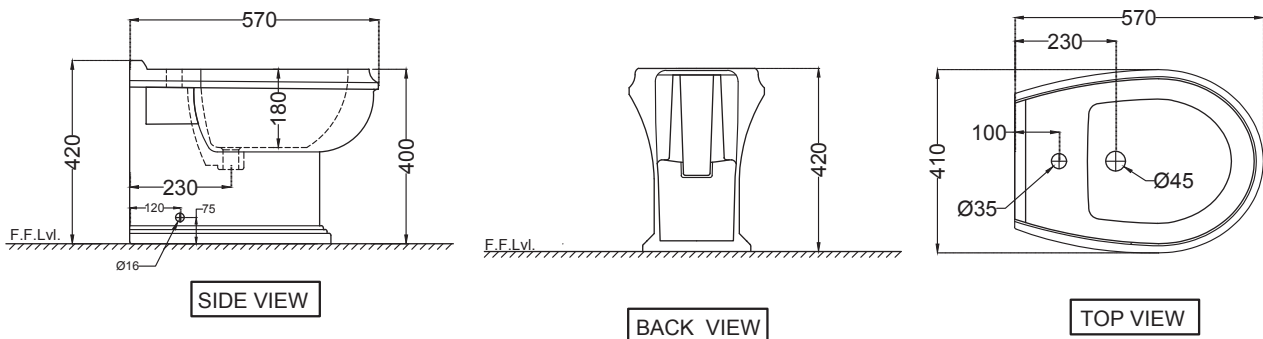

PRODUCT DETAILS		
Item Code:	QPS-WHT-7151PM	
Type:	Floor Mounted Bidet	
Outlet	Vertical	
Material	Ceramic - Vitreous China	
Colour:	White	
Technical Details:	Tap hole dia. $\varnothing 35 \pm 2$ mm ID of waste outlet hole dia. $\varnothing 45 \pm 3$ mm Horizontal distance between the centre line of the tap hole and the centre line of the waste outlet hole ≤ 130 mm	
Product Dimension	410x570x420 mm	FEATURES Victorian Design, Coordinated collection, Anti Germ Glazed
Trap Distance	P Trap - 180 mm	
Product Weight	25 kg	
ACCESSORIES INCLUDED		
Overflow hole cap		ZPS-WHT-9012B
Fixing screw		ZPS-SNS-FB02
ACCESSORIES EXCLUDED		
Cistern with Cistern Fittings		ONS-WHT-10203
CERTIFICATION		
Compliance : Compliance : IS 2556.2:2004, IS 2556.1:1994 , EN 997 :2012+A1/CE		
All technical dimensions are in accordance to British standards, Bureau of Indian Standards		
TECHNICAL DRAWING		

DISCLAIMER: Our every effort has been made to ensure factual accuracy, the information presented subject to changes due to requirements in different sites, markets and/ or countries. All dimensions are in mm (Tolerance ± 5 MM). Jaquar reserves the right to make the necessary amendments at any time without prior notice.

ALL DIMENSIONS ARE IN MM.
(TOLERANCE ± 5 MM)