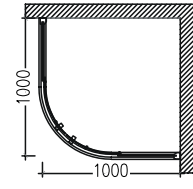

Isometric View

Front view

Front view

Top view

Name:	DELTA
Range:	Framed Range
Type:	Corner Shower Enclosure
Colour:	Chrome
Material	6mm Tempered Glass + Aluminium Profile + Plastic Parts
Technical Details:	Corner entry shower enclosure with Curved door sliding to both sides 4 Parts - 2 Fixed Glass + 2 Curved Door
Features & Benefits	<ul style="list-style-type: none"> • Ready to fit • Adjustable profiles • Toughened glass • Quiet & Smooth Hidden Roller • Shower Tray Compatible

PRODUCT DETAILS

Code	Width (mm)		Height (mm)	Glass		Door Opening	Adjustment (mm)	Shower Tray compatibility	Net weight (kg)
	A	B	C	Thickenss	Finish				
JSE-CHR-DEL9090X	900	900	1950	6 mm	Clear	520 mm	885-900/ 885-900	Yes	61.48
JSE-CHR-DEL1010X	1000	1000	1950	6 mm	Clear	595 mm	985-1000 /985-1000	Yes	67.44
JSE-CHR-DEL1212X	1200	1200	1950	6 mm	Clear	620 mm	1185-1200/1185-1200	Yes	79.32