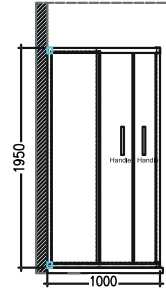

Isometric View

Front view

Front view

Top view

Name:	DELTA
Range:	Framed Range
Type:	Corner Shower Enclosure
Colour:	Chrome
Material	6mm Tempered Glass + Aluminium Profile + Plastic Parts
Technical Details:	Corner entry shower enclosure with Curved door sliding to both sides 4 Parts - 2 Fixed Glass + 2 Curved Door
Features & Benefits	<ul style="list-style-type: none"> • Ready to fit • Adjustable profiles • Toughened glass • Quiet & Smooth Hidden Roller • Shower Tray Compatible

PRODUCT DETAILS

Code	Width (mm)		Height (mm)	Glass		Door Opening	Adjustment (mm)	Shower Tray compatibility	Net weight (kg)
	A	B	C	Thickenss	Finish				
JSE-CHR-DEL9090X	900	900	1950	6 mm	Clear	520 mm	885-900/ 885-900	Yes	61.48
JSE-CHR-DEL1010X	1000	1000	1950	6 mm	Clear	595 mm	985-1000 /985-1000	Yes	67.44
JSE-CHR-DEL1212X	1200	1200	1950	6 mm	Clear	620 mm	1185-1200/1185-1200	Yes	79.32

Model Dimension	Length (mm)	Width (mm)	Height (mm)	Gross Weight (kg)
900 x 900	NA	NA	2020	68.48
1000 x 1000	NA	NA	2020	74.44
1200 x 1200	NA	NA	2020	86.32

• Anti Lime scale treated and easy to clean. • Clean regularly , wipe and dry it after using. This will help to prevent hard water deposits on then-and-there basis. • Do not use any acidic chemical to clean the hardware and the glass. • For Maintaining the Shine/ Glossiness of the glass - Use Jaquar cleaning agent - SPARKLE (Using SPARKLE once in a week is sufficient enough, however it may vary)