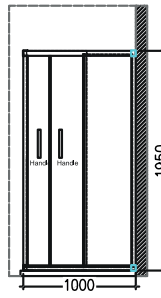

Isometric View

Front view

Front view

Top view

Name:	DELTA
Range:	Framed Range
Type:	Corner Shower Enclosure
Colour:	Chrome
Material	6mm Tempered Glass + Aluminium Profile + Plastic Parts
Technical Details:	Corner entry shower enclosure with Curved door sliding to both sides 4 Parts - 2 Fixed Glass + 2 Curved Door
Features & Benefits	<ul style="list-style-type: none"> • Ready to fit • Adjustable profiles • Toughened glass • Quiet & Smooth Hidden Roller • Shower Tray Compatible

PRODUCT DETAILS

Code	Width (mm)		Height (mm)	Glass		Door Opening	Adjustment (mm)	Shower Tray compatibility	Net weight (kg)
	A	B	C	Thickenss	Finish				
JSE-CHR-DEL9090X	900	900	1950	6 mm	Clear	520 mm	885-900/ 885-900	Yes	61.48
JSE-CHR-DEL1010X	1000	1000	1950	6 mm	Clear	595 mm	985-1000 /985-1000	Yes	67.44
JSE-CHR-DEL1212X	1200	1200	1950	6 mm	Clear	620 mm	1185-1200/1185-1200	Yes	79.32