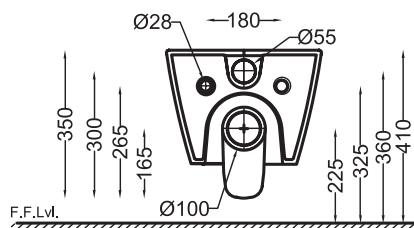

PRODUCT DETAILS	
Item Code:	LAS-WHT-91953BIUFSM
Type:	Wall hung WC
Outlet	Horizontal
Material	Ceramic - Vitreous China
Colour:	White
Technical Details:	Internal diameter of inlet hole dia. $\text{Ø} 55 \pm 3 \text{ mm}$
	External diameter of outlet hole dia. $\text{Ø} 100 \pm 5 \text{ mm}$
Product Dimension	370x525x350 mm
Product Weigh	25 kg
FEATURES	
Exclusive Design, Rimless, Blind Installation, UF seat cover, Efficient Flushing, Anti-Germ, Trapwash	
ACCESSORIES PROVIDED	
UF Soft Close Seat cover	LAS-WHT-91101UF
Blind Installation Kit	ZPS-WHT-FB13
Inlet & Outlet gasket	ZPS-WHT-GK01
ACCESSORIES EXCLUDED	
Rag bolt	ZPS-SNS-RB07
Concealed cistern model no	JCS-WHT-2400S,2400FS,2400WS
CERTIFICATION	
Compliance : S 2556.2:2004/IS 2556.1:1994 EN 997 :2012+A1:MS 1522:2015/SASO 1473:2016/CE	
All technical dimensions are in accordance to British standards, Bureau of Indian Standards	
	

TECHNICAL DRAWING

ALL DIMENSIONS ARE IN MM.
(TOLERANCE $\pm 5 \text{ MM}$)

BACK VIEW