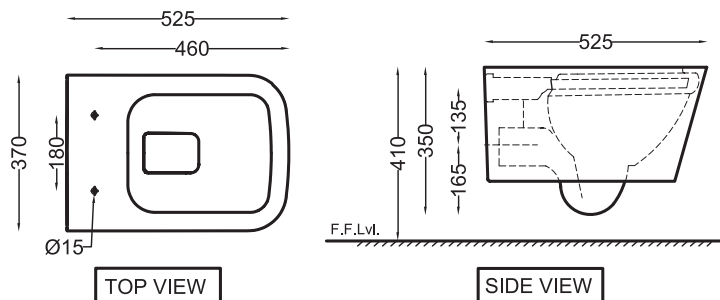

PRODUCT DETAILS	
Item Code:	LAS-WHT-91953BIUFSM
Type:	Wall hung WC
Outlet	Horizontal
Material	Ceramic - Vitreous China
Colour:	White
Technical Details:	Internal diameter of inlet hole dia. $\text{Ø} 55 \pm 3 \text{ mm}$
	External diameter of outlet hole dia. $\text{Ø} 100 \pm 5 \text{ mm}$
Product Dimension	370x525x350 mm
Product Weigh	25 kg
FEATURES	
Exclusive Design, Rimless, Blind Installation, UF seat cover, Efficient Flushing, Anti-Germ, Trapwash	
ACCESSORIES PROVIDED	
UF Soft Close Seat cover	LAS-WHT-91101UF
Blind Installation Kit	ZPS-WHT-FB13
Inlet & Outlet gasket	ZPS-WHT-GK01
ACCESSORIES EXCLUDED	
Rag bolt	ZPS-SNS-RB07
Concealed cistern model no	JCS-WHT-2400S,2400FS,2400WS
CERTIFICATION	
Compliance : S 2556.2:2004/IS 2556.1:1994 EN 997 :2012+A1:MS 1522:2015/SASO 1473:2016/CE	
All technical dimensions are in accordance to British standards, Bureau of Indian Standards	
	

TECHNICAL DRAWING

ALL DIMENSIONS ARE IN MM.
(TOLERANCE $\pm 5 \text{ MM}$)

BACK VIEW